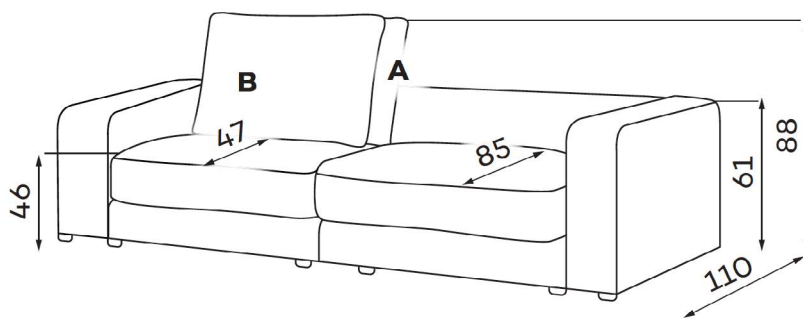

Modular sofa **RENO**

MODULAR UNITS: Available in left or right version

ARMREST SECTION

1 SEAT
Width: 104 cm
Depth: 110 cm
Height: 88 cm
Sit height: 46 cm

1,5 SEAT
Width: 129 cm
Depth: 110 cm
Height: 88 cm
Sit height: 46 cm

MID SECTION

1 SEAT
Width: 93 cm
Depth: 110 cm
Height: 88 cm
Sit height: 46 cm

1,5 SEAT
Width: 118 cm
Depth: 110 cm
Height: 88 cm
Sit height: 46 cm

CHAISE LOUNGE

Width: 120 cm
Depth: 191 cm
Height: 88 cm
Sit height: 46 cm

CORNER SECTION

Width: 107 cm
Depth: 107 cm
Height: 88 cm
Sit height: 46 cm

OTTOMAN

SMALL
Width: 112 cm
Depth: 55 cm
Height: 46 cm

LARGE
Width: 112 cm
Depth: 112 cm
Height: 46 cm

Modular sofa **RENO**

Examples of combinations: Available in left or right version

ALT. 1

ALT. 2

ALT. 3

ALT. 4

ALT. 5

ALT. 6