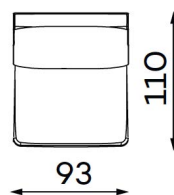

Modular sofa **RENO**

MODULAR UNITS: Available in left or right version

ARMREST SECTION

1 SEAT
Width: 104 cm
Depth: 110 cm
Height: 88 cm
Sit height: 46 cm

1,5 SEAT
Width: 129 cm
Depth: 110 cm
Height: 88 cm
Sit height: 46 cm

MID SECTION

1 SEAT
Width: 93 cm
Depth: 110 cm
Height: 88 cm
Sit height: 46 cm

1,5 SEAT
Width: 118 cm
Depth: 110 cm
Height: 88 cm
Sit height: 46 cm

CHAISE LOUNGE

Width: 120 cm
Depth: 191 cm
Height: 88 cm
Sit height: 46 cm

CORNER SECTION

Width: 107 cm
Depth: 107 cm
Height: 88 cm
Sit height: 46 cm

OTTOMAN

SMALL
Width: 112 cm
Depth: 55 cm
Height: 46 cm

LARGE
Width: 112 cm
Depth: 112 cm
Height: 46 cm

Modular sofa **RENO**

Examples of combinations: Available in left or right version