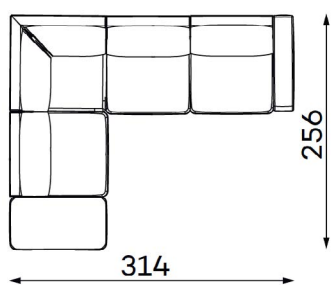

Modular sofa **RENO**

MODULAR UNITS: Available in left or right version

ARMREST SECTION

1 SEAT
Width: 104 cm
Depth: 110 cm
Height: 88 cm
Sit height: 46 cm

1,5 SEAT
Width: 129 cm
Depth: 110 cm
Height: 88 cm
Sit height: 46 cm

MID SECTION

1 SEAT
Width: 93 cm
Depth: 110 cm
Height: 88 cm
Sit height: 46 cm

1,5 SEAT
Width: 118 cm
Depth: 110 cm
Height: 88 cm
Sit height: 46 cm

CHAISE LOUNGE

Width: 120 cm
Depth: 191 cm
Height: 88 cm
Sit height: 46 cm

CORNER SECTION

Width: 107 cm
Depth: 107 cm
Height: 88 cm
Sit height: 46 cm

OTTOMAN

SMALL
Width: 112 cm
Depth: 55 cm
Height: 46 cm

LARGE
Width: 112 cm
Depth: 112 cm
Height: 46 cm

Modular sofa **RENO**

Examples of combinations: Available in left or right version

ALT. 1

ALT. 2

ALT. 3

ALT. 4

ALT. 5

ALT. 6