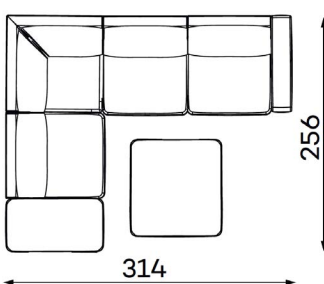

Modular sofa **RENO**

MODULAR UNITS: Available in left or right version

ARMREST SECTION

1 SEAT
Width: 104 cm
Depth: 110 cm
Height: 88 cm
Sit height: 46 cm

1,5 SEAT
Width: 129 cm
Depth: 110 cm
Height: 88 cm
Sit height: 46 cm

MID SECTION

1 SEAT
Width: 93 cm
Depth: 110 cm
Height: 88 cm
Sit height: 46 cm

1,5 SEAT
Width: 118 cm
Depth: 110 cm
Height: 88 cm
Sit height: 46 cm

CHAISE LOUNGE

Width: 120 cm
Depth: 191 cm
Height: 88 cm
Sit height: 46 cm

CORNER SECTION

Width: 107 cm
Depth: 107 cm
Height: 88 cm
Sit height: 46 cm

OTTOMAN

SMALL
Width: 112 cm
Depth: 55 cm
Height: 46 cm

LARGE
Width: 112 cm
Depth: 112 cm
Height: 46 cm

Modular sofa **RENO**

Examples of combinations: Available in left or right version

ALT. 1

ALT. 2

ALT. 3

ALT. 4

ALT. 5

ALT. 6