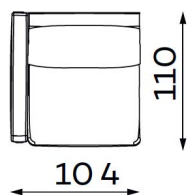

Modular sofa **RENO**

MODULAR UNITS: Available in left or right version

ARMREST SECTION

1 SEAT
Width: 104 cm
Depth: 110 cm
Height: 88 cm
Sit height: 46 cm

1,5 SEAT
Width: 129 cm
Depth: 110 cm
Height: 88 cm
Sit height: 46 cm

MID SECTION

1 SEAT
Width: 93 cm
Depth: 110 cm
Height: 88 cm
Sit height: 46 cm

1,5 SEAT
Width: 118 cm
Depth: 110 cm
Height: 88 cm
Sit height: 46 cm

CHAISE LOUNGE

Width: 120 cm
Depth: 191 cm
Height: 88 cm
Sit height: 46 cm

CORNER SECTION

Width: 107 cm
Depth: 107 cm
Height: 88 cm
Sit height: 46 cm

OTTOMAN

SMALL
Width: 112 cm
Depth: 55 cm
Height: 46 cm

LARGE
Width: 112 cm
Depth: 112 cm
Height: 46 cm

Modular sofa **RENO**

Examples of combinations: Available in left or right version