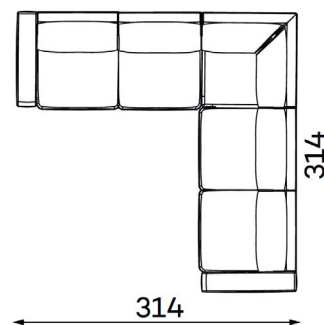

Modular sofa **RENO**

MODULAR UNITS: Available in left or right version

ARMREST SECTION

1 SEAT
Width: 104 cm
Depth: 110 cm
Height: 88 cm
Sit height: 46 cm

1,5 SEAT
Width: 129 cm
Depth: 110 cm
Height: 88 cm
Sit height: 46 cm

MID SECTION

1 SEAT
Width: 93 cm
Depth: 110 cm
Height: 88 cm
Sit height: 46 cm

1,5 SEAT
Width: 118 cm
Depth: 110 cm
Height: 88 cm
Sit height: 46 cm

CHAISE LOUNGE

Width: 120 cm
Depth: 191 cm
Height: 88 cm
Sit height: 46 cm

CORNER SECTION

Width: 107 cm
Depth: 107 cm
Height: 88 cm
Sit height: 46 cm

OTTOMAN

SMALL
Width: 112 cm
Depth: 55 cm
Height: 46 cm

LARGE
Width: 112 cm
Depth: 112 cm
Height: 46 cm

Modular sofa **RENO**

Examples of combinations: Available in left or right version

ALT. 1

ALT. 2

ALT. 3

ALT. 4

ALT. 5

ALT. 6