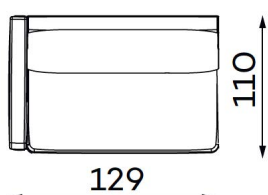

Modular sofa **RENO**

MODULAR UNITS: Available in left or right version

ARMREST SECTION

1 SEAT
Width: 104 cm
Depth: 110 cm
Height: 88 cm
Sit height: 46 cm

1,5 SEAT
Width: 129 cm
Depth: 110 cm
Height: 88 cm
Sit height: 46 cm

MID SECTION

1 SEAT
Width: 93 cm
Depth: 110 cm
Height: 88 cm
Sit height: 46 cm

1,5 SEAT
Width: 118 cm
Depth: 110 cm
Height: 88 cm
Sit height: 46 cm

CHAISE LOUNGE

Width: 120 cm
Depth: 191 cm
Height: 88 cm
Sit height: 46 cm

CORNER SECTION

Width: 107 cm
Depth: 107 cm
Height: 88 cm
Sit height: 46 cm

OTTOMAN

SMALL
Width: 112 cm
Depth: 55 cm
Height: 46 cm

LARGE
Width: 112 cm
Depth: 112 cm
Height: 46 cm

Modular sofa **RENO**

Examples of combinations: Available in left or right version