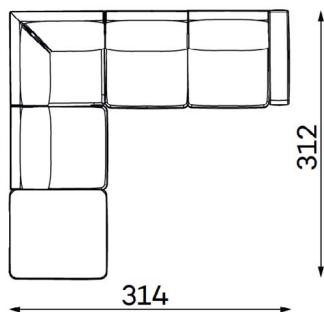

Modular sofa **RENO**

MODULAR UNITS: Available in left or right version

ARMREST SECTION

1 SEAT
Width: 104 cm
Depth: 110 cm
Height: 88 cm
Sit height: 46 cm

1,5 SEAT
Width: 129 cm
Depth: 110 cm
Height: 88 cm
Sit height: 46 cm

MID SECTION

1 SEAT
Width: 93 cm
Depth: 110 cm
Height: 88 cm
Sit height: 46 cm

1,5 SEAT
Width: 118 cm
Depth: 110 cm
Height: 88 cm
Sit height: 46 cm

CHAISE LOUNGE

Width: 120 cm
Depth: 191 cm
Height: 88 cm
Sit height: 46 cm

CORNER SECTION

Width: 107 cm
Depth: 107 cm
Height: 88 cm
Sit height: 46 cm

OTTOMAN

SMALL
Width: 112 cm
Depth: 55 cm
Height: 46 cm

LARGE
Width: 112 cm
Depth: 112 cm
Height: 46 cm

Modular sofa **RENO**

Examples of combinations: Available in left or right version

ALT. 1

ALT. 2

ALT. 3

ALT. 4

ALT. 5

ALT. 6