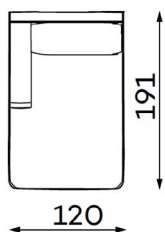

Modular sofa **RENO**

MODULAR UNITS: Available in left or right version

ARMREST SECTION

1 SEAT
Width: 104 cm
Depth: 110 cm
Height: 88 cm
Sit height: 46 cm

1,5 SEAT
Width: 129 cm
Depth: 110 cm
Height: 88 cm
Sit height: 46 cm

MID SECTION

1 SEAT
Width: 93 cm
Depth: 110 cm
Height: 88 cm
Sit height: 46 cm

1,5 SEAT
Width: 118 cm
Depth: 110 cm
Height: 88 cm
Sit height: 46 cm

CHAISE LOUNGE

Width: 120 cm
Depth: 191 cm
Height: 88 cm
Sit height: 46 cm

CORNER SECTION

Width: 107 cm
Depth: 107 cm
Height: 88 cm
Sit height: 46 cm

OTTOMAN

SMALL
Width: 112 cm
Depth: 55 cm
Height: 46 cm

LARGE
Width: 112 cm
Depth: 112 cm
Height: 46 cm

Modular sofa **RENO**

Examples of combinations: Available in left or right version