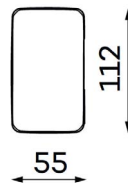

Modular sofa **RENO**

MODULAR UNITS: Available in left or right version

ARMREST SECTION

1 SEAT
Width: 104 cm
Depth: 110 cm
Height: 88 cm
Sit height: 46 cm

1,5 SEAT
Width: 129 cm
Depth: 110 cm
Height: 88 cm
Sit height: 46 cm

MID SECTION

1 SEAT
Width: 93 cm
Depth: 110 cm
Height: 88 cm
Sit height: 46 cm

1,5 SEAT
Width: 118 cm
Depth: 110 cm
Height: 88 cm
Sit height: 46 cm

CHAISE LOUNGE

Width: 120 cm
Depth: 191 cm
Height: 88 cm
Sit height: 46 cm

CORNER SECTION

Width: 107 cm
Depth: 107 cm
Height: 88 cm
Sit height: 46 cm

OTTOMAN

SMALL
Width: 112 cm
Depth: 55 cm
Height: 46 cm

LARGE
Width: 112 cm
Depth: 112 cm
Height: 46 cm

Modular sofa **RENO**

Examples of combinations: Available in left or right version