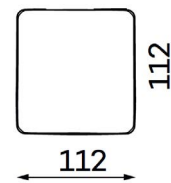

Modular sofa **RENO**

MODULAR UNITS: Available in left or right version

ARMREST SECTION

1 SEAT
Width: 104 cm
Depth: 110 cm
Height: 88 cm
Sit height: 46 cm

1,5 SEAT
Width: 129 cm
Depth: 110 cm
Height: 88 cm
Sit height: 46 cm

MID SECTION

1 SEAT
Width: 93 cm
Depth: 110 cm
Height: 88 cm
Sit height: 46 cm

1,5 SEAT
Width: 118 cm
Depth: 110 cm
Height: 88 cm
Sit height: 46 cm

CHAISE LOUNGE

Width: 120 cm
Depth: 191 cm
Height: 88 cm
Sit height: 46 cm

CORNER SECTION

Width: 107 cm
Depth: 107 cm
Height: 88 cm
Sit height: 46 cm

OTTOMAN

SMALL
Width: 112 cm
Depth: 55 cm
Height: 46 cm

LARGE
Width: 112 cm
Depth: 112 cm
Height: 46 cm

Modular sofa **RENO**

Examples of combinations: Available in left or right version

ALT. 1

ALT. 2

ALT. 3

ALT. 4

ALT. 5

ALT. 6