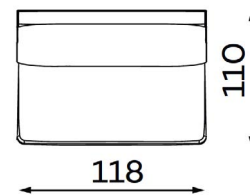

Modular sofa **RENO**

MODULAR UNITS: Available in left or right version

ARMREST SECTION

1 SEAT
Width: 104 cm
Depth: 110 cm
Height: 88 cm
Sit height: 46 cm

1,5 SEAT
Width: 129 cm
Depth: 110 cm
Height: 88 cm
Sit height: 46 cm

MID SECTION

1 SEAT
Width: 93 cm
Depth: 110 cm
Height: 88 cm
Sit height: 46 cm

1,5 SEAT
Width: 118 cm
Depth: 110 cm
Height: 88 cm
Sit height: 46 cm

CHAISE LOUNGE

Width: 120 cm
Depth: 191 cm
Height: 88 cm
Sit height: 46 cm

CORNER SECTION

Width: 107 cm
Depth: 107 cm
Height: 88 cm
Sit height: 46 cm

OTTOMAN

SMALL
Width: 112 cm
Depth: 55 cm
Height: 46 cm

LARGE
Width: 112 cm
Depth: 112 cm
Height: 46 cm

Modular sofa **RENO**

Examples of combinations: Available in left or right version