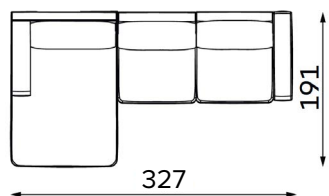

Modular sofa **RENO**

MODULAR UNITS: Available in left or right version

ARMREST SECTION

1 SEAT
Width: 104 cm
Depth: 110 cm
Height: 88 cm
Sit height: 46 cm

1,5 SEAT
Width: 129 cm
Depth: 110 cm
Height: 88 cm
Sit height: 46 cm

MID SECTION

1 SEAT
Width: 93 cm
Depth: 110 cm
Height: 88 cm
Sit height: 46 cm

1,5 SEAT
Width: 118 cm
Depth: 110 cm
Height: 88 cm
Sit height: 46 cm

CHAISE LOUNGE

Width: 120 cm
Depth: 191 cm
Height: 88 cm
Sit height: 46 cm

CORNER SECTION

Width: 107 cm
Depth: 107 cm
Height: 88 cm
Sit height: 46 cm

OTTOMAN

SMALL
Width: 112 cm
Depth: 55 cm
Height: 46 cm

LARGE
Width: 112 cm
Depth: 112 cm
Height: 46 cm

Modular sofa **RENO**

Examples of combinations: Available in left or right version

ALT. 1

ALT. 2

ALT. 3

ALT. 4

ALT. 5

ALT. 6