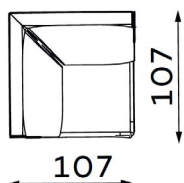

Modular sofa **RENO**

MODULAR UNITS: Available in left or right version

ARMREST SECTION

1 SEAT
Width: 104 cm
Depth: 110 cm
Height: 88 cm
Sit height: 46 cm

1,5 SEAT
Width: 129 cm
Depth: 110 cm
Height: 88 cm
Sit height: 46 cm

MID SECTION

1 SEAT
Width: 93 cm
Depth: 110 cm
Height: 88 cm
Sit height: 46 cm

1,5 SEAT
Width: 118 cm
Depth: 110 cm
Height: 88 cm
Sit height: 46 cm

CHAISE LOUNGE

Width: 120 cm
Depth: 191 cm
Height: 88 cm
Sit height: 46 cm

CORNER SECTION

Width: 107 cm
Depth: 107 cm
Height: 88 cm
Sit height: 46 cm

OTTOMAN

SMALL
Width: 112 cm
Depth: 55 cm
Height: 46 cm

LARGE
Width: 112 cm
Depth: 112 cm
Height: 46 cm

Modular sofa **RENO**

Examples of combinations: Available in left or right version