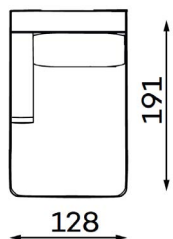

Modular sofa **MONTANA**

MODULAR UNITS: Available in left or right version

ARMREST SECTION

1 SEAT
Width: 114 cm
Depth: 110 cm
Height: 88 cm
Sit height: 46 cm

1,5 SEAT
Width: 139 cm
Depth: 110 cm
Height: 88 cm
Sit height: 46 cm

MID SECTION

1 SEAT
Width: 93 cm
Depth: 110 cm
Height: 88 cm
Sit height: 46 cm

1,5 SEAT
Width: 118 cm
Depth: 110 cm
Height: 88 cm
Sit height: 46 cm

CHAISE LOUNGE

Width: 128 cm
Depth: 191 cm
Height: 88 cm
Sit height: 46 cm

CORNER SECTION

Width: 107 cm
Depth: 107 cm
Height: 88 cm
Sit height: 46 cm

OTTOMAN

SMALL
Width: 112 cm
Depth: 55 cm
Height: 46 cm

LARGE
Width: 112 cm
Depth: 112 cm
Height: 46 cm

Modular sofa **MONTANA**

Examples of combinations: Available in left or right version