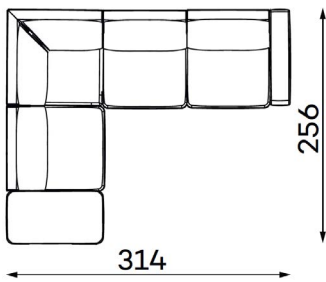

Modular sofa **MONTANA**

MODULAR UNITS: Available in left or right version

ARMREST SECTION

1 SEAT
Width: 114 cm
Depth: 110 cm
Height: 88 cm
Sit height: 46 cm

1,5 SEAT
Width: 139 cm
Depth: 110 cm
Height: 88 cm
Sit height: 46 cm

MID SECTION

1 SEAT
Width: 93 cm
Depth: 110 cm
Height: 88 cm
Sit height: 46 cm

1,5 SEAT
Width: 118 cm
Depth: 110 cm
Height: 88 cm
Sit height: 46 cm

CHAISE LOUNGE

Width: 128 cm
Depth: 191 cm
Height: 88 cm
Sit height: 46 cm

CORNER SECTION

Width: 107 cm
Depth: 107 cm
Height: 88 cm
Sit height: 46 cm

OTTOMAN

SMALL
Width: 112 cm
Depth: 55 cm
Height: 46 cm

LARGE
Width: 112 cm
Depth: 112 cm
Height: 46 cm

Modular sofa **MONTANA**

Examples of combinations: Available in left or right version

ALT. 1

ALT. 2

ALT. 3

ALT. 4

ALT. 5

ALT. 6