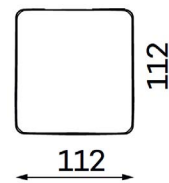

Modular sofa **MONTANA**

MODULAR UNITS: Available in left or right version

ARMREST SECTION

1 SEAT
Width: 114 cm
Depth: 110 cm
Height: 88 cm
Sit height: 46 cm

1,5 SEAT
Width: 139 cm
Depth: 110 cm
Height: 88 cm
Sit height: 46 cm

MID SECTION

1 SEAT
Width: 93 cm
Depth: 110 cm
Height: 88 cm
Sit height: 46 cm

1,5 SEAT
Width: 118 cm
Depth: 110 cm
Height: 88 cm
Sit height: 46 cm

CHAISE LOUNGE

Width: 128 cm
Depth: 191 cm
Height: 88 cm
Sit height: 46 cm

CORNER SECTION

Width: 107 cm
Depth: 107 cm
Height: 88 cm
Sit height: 46 cm

OTTOMAN

SMALL
Width: 112 cm
Depth: 55 cm
Height: 46 cm

LARGE
Width: 112 cm
Depth: 112 cm
Height: 46 cm

Modular sofa **MONTANA**

Examples of combinations: Available in left or right version

ALT. 1

ALT. 2

ALT. 3

ALT. 4

ALT. 5

ALT. 6