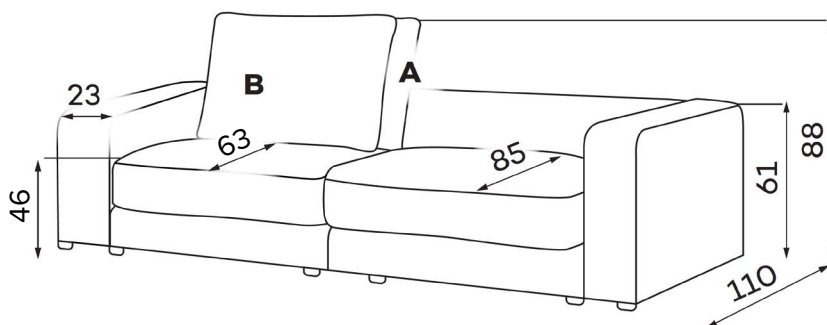

Modular sofa **MONTANA**

MODULAR UNITS: Available in left or right version

ARMREST SECTION

1 SEAT
Width: 114 cm
Depth: 110 cm
Height: 88 cm
Sit height: 46 cm

1,5 SEAT
Width: 139 cm
Depth: 110 cm
Height: 88 cm
Sit height: 46 cm

MID SECTION

1 SEAT
Width: 93 cm
Depth: 110 cm
Height: 88 cm
Sit height: 46 cm

1,5 SEAT
Width: 118 cm
Depth: 110 cm
Height: 88 cm
Sit height: 46 cm

CHAISE LOUNGE

Width: 128 cm
Depth: 191 cm
Height: 88 cm
Sit height: 46 cm

CORNER SECTION

Width: 107 cm
Depth: 107 cm
Height: 88 cm
Sit height: 46 cm

OTTOMAN

SMALL
Width: 112 cm
Depth: 55 cm
Height: 46 cm

LARGE
Width: 112 cm
Depth: 112 cm
Height: 46 cm

Modular sofa **MONTANA**

Examples of combinations: Available in left or right version

ALT. 1

ALT. 2

ALT. 3

ALT. 4

ALT. 5

ALT. 6