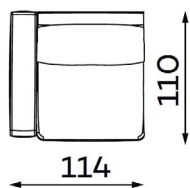

Modular sofa **MONTANA**

MODULAR UNITS: Available in left or right version

ARMREST SECTION

1 SEAT
Width: 114 cm
Depth: 110 cm
Height: 88 cm
Sit height: 46 cm

1,5 SEAT
Width: 139 cm
Depth: 110 cm
Height: 88 cm
Sit height: 46 cm

MID SECTION

1 SEAT
Width: 93 cm
Depth: 110 cm
Height: 88 cm
Sit height: 46 cm

1,5 SEAT
Width: 118 cm
Depth: 110 cm
Height: 88 cm
Sit height: 46 cm

CHAISE LOUNGE

Width: 128 cm
Depth: 191 cm
Height: 88 cm
Sit height: 46 cm

CORNER SECTION

Width: 107 cm
Depth: 107 cm
Height: 88 cm
Sit height: 46 cm

OTTOMAN

SMALL
Width: 112 cm
Depth: 55 cm
Height: 46 cm

LARGE
Width: 112 cm
Depth: 112 cm
Height: 46 cm

Modular sofa **MONTANA**

Examples of combinations: Available in left or right version