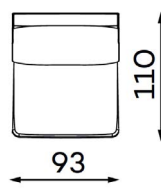

Modular sofa **MONTANA**

MODULAR UNITS: Available in left or right version

ARMREST SECTION

1 SEAT
Width: 114 cm
Depth: 110 cm
Height: 88 cm
Sit height: 46 cm

1,5 SEAT
Width: 139 cm
Depth: 110 cm
Height: 88 cm
Sit height: 46 cm

MID SECTION

1 SEAT
Width: 93 cm
Depth: 110 cm
Height: 88 cm
Sit height: 46 cm

1,5 SEAT
Width: 118 cm
Depth: 110 cm
Height: 88 cm
Sit height: 46 cm

CHAISE LOUNGE

Width: 128 cm
Depth: 191 cm
Height: 88 cm
Sit height: 46 cm

CORNER SECTION

Width: 107 cm
Depth: 107 cm
Height: 88 cm
Sit height: 46 cm

OTTOMAN

SMALL
Width: 112 cm
Depth: 55 cm
Height: 46 cm

LARGE
Width: 112 cm
Depth: 112 cm
Height: 46 cm

Modular sofa **MONTANA**

Examples of combinations: Available in left or right version