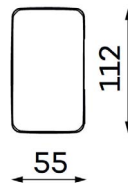

Modular sofa **MONTANA**

MODULAR UNITS: Available in left or right version

ARMREST SECTION

1 SEAT
Width: 114 cm
Depth: 110 cm
Height: 88 cm
Sit height: 46 cm

1,5 SEAT
Width: 139 cm
Depth: 110 cm
Height: 88 cm
Sit height: 46 cm

MID SECTION

1 SEAT
Width: 93 cm
Depth: 110 cm
Height: 88 cm
Sit height: 46 cm

1,5 SEAT
Width: 118 cm
Depth: 110 cm
Height: 88 cm
Sit height: 46 cm

CHAISE LOUNGE

Width: 128 cm
Depth: 191 cm
Height: 88 cm
Sit height: 46 cm

CORNER SECTION

Width: 107 cm
Depth: 107 cm
Height: 88 cm
Sit height: 46 cm

OTTOMAN

SMALL
Width: 112 cm
Depth: 55 cm
Height: 46 cm

LARGE
Width: 112 cm
Depth: 112 cm
Height: 46 cm

Modular sofa **MONTANA**

Examples of combinations: Available in left or right version