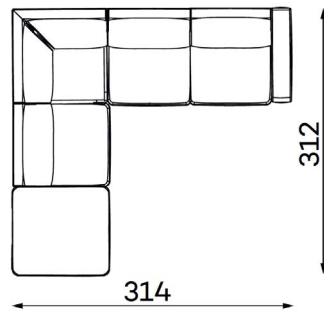

Modular sofa **MONTANA**

MODULAR UNITS: Available in left or right version

ARMREST SECTION

1 SEAT
Width: 114 cm
Depth: 110 cm
Height: 88 cm
Sit height: 46 cm

1,5 SEAT
Width: 139 cm
Depth: 110 cm
Height: 88 cm
Sit height: 46 cm

MID SECTION

1 SEAT
Width: 93 cm
Depth: 110 cm
Height: 88 cm
Sit height: 46 cm

1,5 SEAT
Width: 118 cm
Depth: 110 cm
Height: 88 cm
Sit height: 46 cm

CHAISE LOUNGE

Width: 128 cm
Depth: 191 cm
Height: 88 cm
Sit height: 46 cm

CORNER SECTION

Width: 107 cm
Depth: 107 cm
Height: 88 cm
Sit height: 46 cm

OTTOMAN

SMALL
Width: 112 cm
Depth: 55 cm
Height: 46 cm

LARGE
Width: 112 cm
Depth: 112 cm
Height: 46 cm

Modular sofa **MONTANA**

Examples of combinations: Available in left or right version

ALT. 1

ALT. 2

ALT. 3

ALT. 4

ALT. 5

ALT. 6