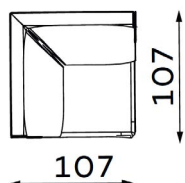

Modular sofa **MONTANA**

MODULAR UNITS: Available in left or right version

ARMREST SECTION

1 SEAT
Width: 114 cm
Depth: 110 cm
Height: 88 cm
Sit height: 46 cm

1,5 SEAT
Width: 139 cm
Depth: 110 cm
Height: 88 cm
Sit height: 46 cm

MID SECTION

1 SEAT
Width: 93 cm
Depth: 110 cm
Height: 88 cm
Sit height: 46 cm

1,5 SEAT
Width: 118 cm
Depth: 110 cm
Height: 88 cm
Sit height: 46 cm

CHAISE LOUNGE

Width: 128 cm
Depth: 191 cm
Height: 88 cm
Sit height: 46 cm

CORNER SECTION

Width: 107 cm
Depth: 107 cm
Height: 88 cm
Sit height: 46 cm

OTTOMAN

SMALL
Width: 112 cm
Depth: 55 cm
Height: 46 cm

LARGE
Width: 112 cm
Depth: 112 cm
Height: 46 cm

Modular sofa **MONTANA**

Examples of combinations: Available in left or right version