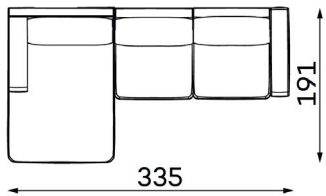

Modular sofa **MONTANA**

MODULAR UNITS: Available in left or right version

ARMREST SECTION

1 SEAT
Width: 114 cm
Depth: 110 cm
Height: 88 cm
Sit height: 46 cm

1,5 SEAT
Width: 139 cm
Depth: 110 cm
Height: 88 cm
Sit height: 46 cm

MID SECTION

1 SEAT
Width: 93 cm
Depth: 110 cm
Height: 88 cm
Sit height: 46 cm

1,5 SEAT
Width: 118 cm
Depth: 110 cm
Height: 88 cm
Sit height: 46 cm

CHAISE LOUNGE

Width: 128 cm
Depth: 191 cm
Height: 88 cm
Sit height: 46 cm

CORNER SECTION

Width: 107 cm
Depth: 107 cm
Height: 88 cm
Sit height: 46 cm

OTTOMAN

SMALL
Width: 112 cm
Depth: 55 cm
Height: 46 cm

LARGE
Width: 112 cm
Depth: 112 cm
Height: 46 cm

Modular sofa **MONTANA**

Examples of combinations: Available in left or right version

ALT. 1

ALT. 2

ALT. 3

ALT. 4

ALT. 5

ALT. 6