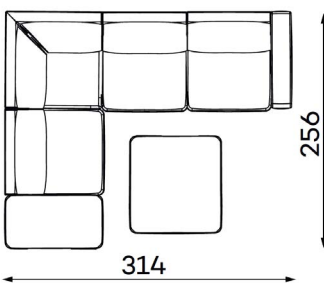

Modular sofa **MONTANA**

MODULAR UNITS: Available in left or right version

ARMREST SECTION

1 SEAT
Width: 114 cm
Depth: 110 cm
Height: 88 cm
Sit height: 46 cm

1,5 SEAT
Width: 139 cm
Depth: 110 cm
Height: 88 cm
Sit height: 46 cm

MID SECTION

1 SEAT
Width: 93 cm
Depth: 110 cm
Height: 88 cm
Sit height: 46 cm

1,5 SEAT
Width: 118 cm
Depth: 110 cm
Height: 88 cm
Sit height: 46 cm

CHAISE LOUNGE

Width: 128 cm
Depth: 191 cm
Height: 88 cm
Sit height: 46 cm

CORNER SECTION

Width: 107 cm
Depth: 107 cm
Height: 88 cm
Sit height: 46 cm

OTTOMAN

SMALL
Width: 112 cm
Depth: 55 cm
Height: 46 cm

LARGE
Width: 112 cm
Depth: 112 cm
Height: 46 cm

Modular sofa **MONTANA**

Examples of combinations: Available in left or right version

ALT. 1

ALT. 2

ALT. 3

ALT. 4

ALT. 5

ALT. 6