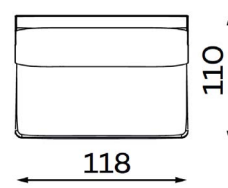

Modular sofa **MONTANA**

MODULAR UNITS: Available in left or right version

ARMREST SECTION

1 SEAT
Width: 114 cm
Depth: 110 cm
Height: 88 cm
Sit height: 46 cm

1,5 SEAT
Width: 139 cm
Depth: 110 cm
Height: 88 cm
Sit height: 46 cm

MID SECTION

1 SEAT
Width: 93 cm
Depth: 110 cm
Height: 88 cm
Sit height: 46 cm

1,5 SEAT
Width: 118 cm
Depth: 110 cm
Height: 88 cm
Sit height: 46 cm

CHAISE LOUNGE

Width: 128 cm
Depth: 191 cm
Height: 88 cm
Sit height: 46 cm

CORNER SECTION

Width: 107 cm
Depth: 107 cm
Height: 88 cm
Sit height: 46 cm

OTTOMAN

SMALL
Width: 112 cm
Depth: 55 cm
Height: 46 cm

LARGE
Width: 112 cm
Depth: 112 cm
Height: 46 cm

Modular sofa **MONTANA**

Examples of combinations: Available in left or right version