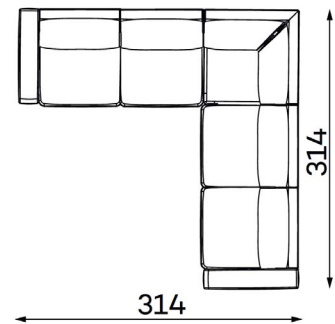

Modular sofa **MONTANA**

MODULAR UNITS: Available in left or right version

ARMREST SECTION

1 SEAT
Width: 114 cm
Depth: 110 cm
Height: 88 cm
Sit height: 46 cm

1,5 SEAT
Width: 139 cm
Depth: 110 cm
Height: 88 cm
Sit height: 46 cm

MID SECTION

1 SEAT
Width: 93 cm
Depth: 110 cm
Height: 88 cm
Sit height: 46 cm

1,5 SEAT
Width: 118 cm
Depth: 110 cm
Height: 88 cm
Sit height: 46 cm

CHAISE LOUNGE

Width: 128 cm
Depth: 191 cm
Height: 88 cm
Sit height: 46 cm

CORNER SECTION

Width: 107 cm
Depth: 107 cm
Height: 88 cm
Sit height: 46 cm

OTTOMAN

SMALL
Width: 112 cm
Depth: 55 cm
Height: 46 cm

LARGE
Width: 112 cm
Depth: 112 cm
Height: 46 cm

Modular sofa **MONTANA**

Examples of combinations: Available in left or right version

ALT. 1

ALT. 2

ALT. 3

ALT. 4

ALT. 5

ALT. 6