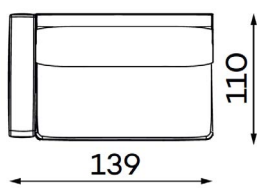

Modular sofa **MONTANA**

MODULAR UNITS: Available in left or right version

ARMREST SECTION

1 SEAT
Width: 114 cm
Depth: 110 cm
Height: 88 cm
Sit height: 46 cm

1,5 SEAT
Width: 139 cm
Depth: 110 cm
Height: 88 cm
Sit height: 46 cm

MID SECTION

1 SEAT
Width: 93 cm
Depth: 110 cm
Height: 88 cm
Sit height: 46 cm

1,5 SEAT
Width: 118 cm
Depth: 110 cm
Height: 88 cm
Sit height: 46 cm

CHAISE LOUNGE

Width: 128 cm
Depth: 191 cm
Height: 88 cm
Sit height: 46 cm

CORNER SECTION

Width: 107 cm
Depth: 107 cm
Height: 88 cm
Sit height: 46 cm

OTTOMAN

SMALL
Width: 112 cm
Depth: 55 cm
Height: 46 cm

LARGE
Width: 112 cm
Depth: 112 cm
Height: 46 cm

Modular sofa **MONTANA**

Examples of combinations: Available in left or right version